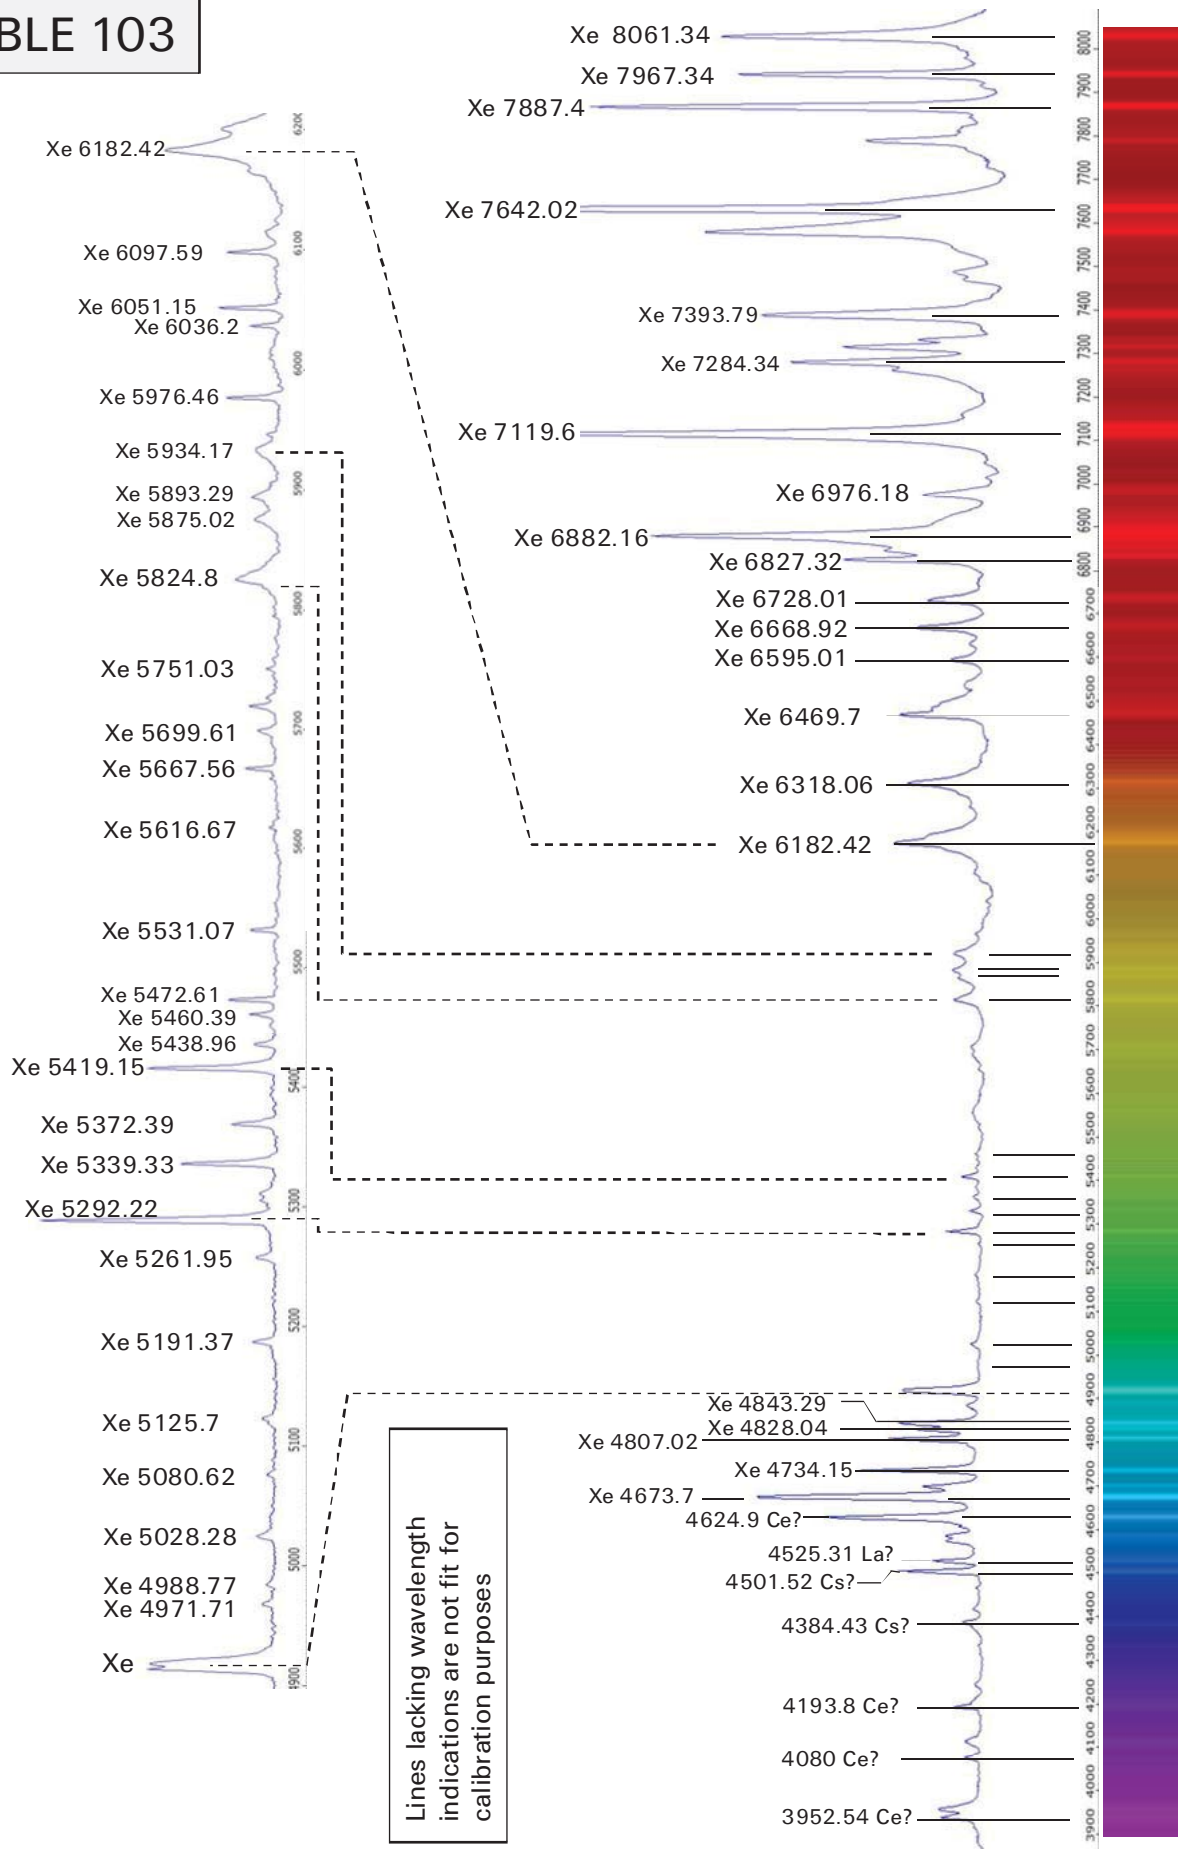

TABLE 103

Spectrum of the Xenon Strobotube 27 WS Kit: Velleman K2601

©Richard Walker 2010/07